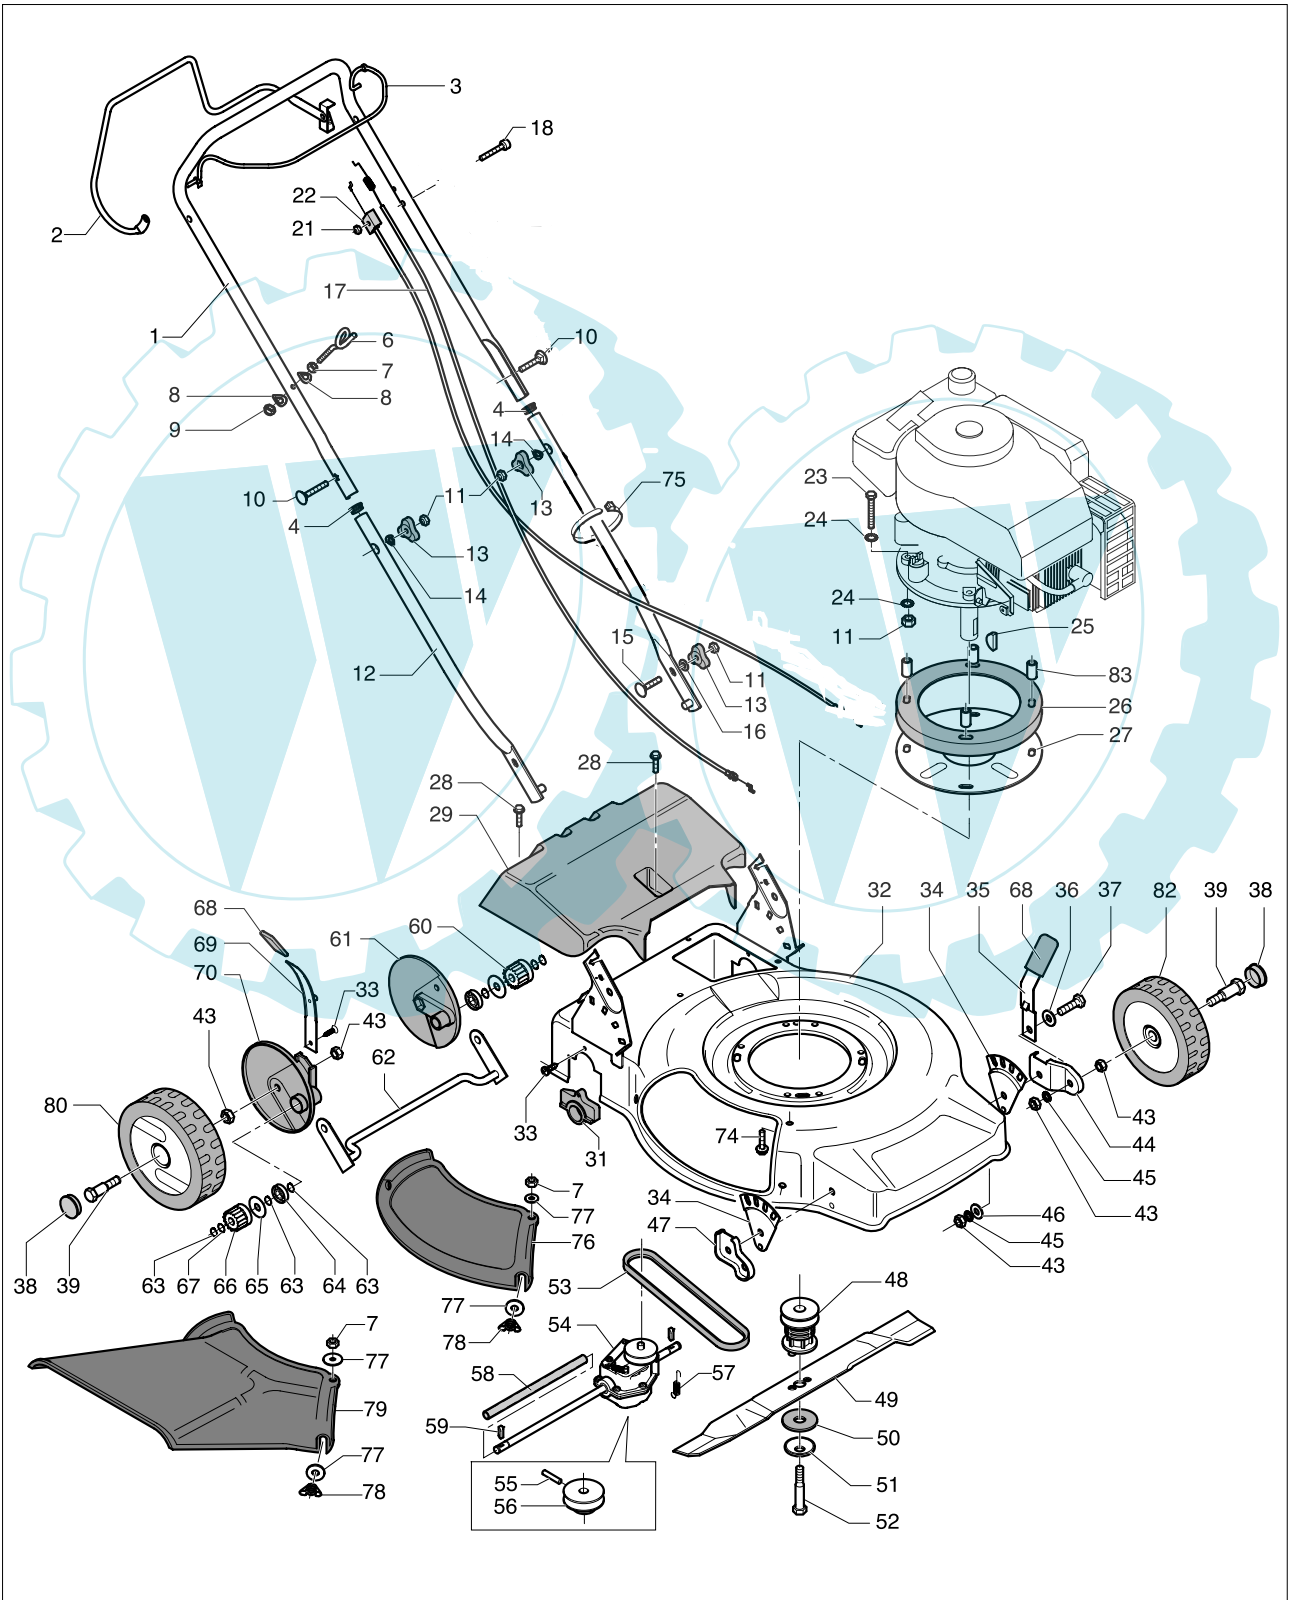

brand	PARTNER

date	APR/03	SHEET 1/3

Model

P 4050 SD BIO

Product number

983878130